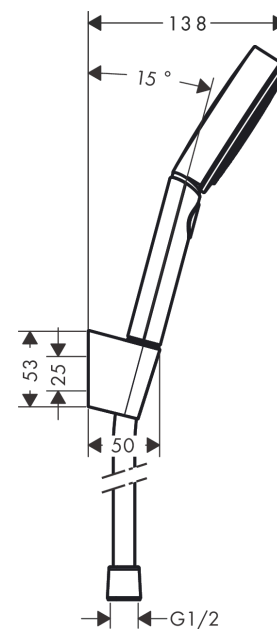

Pulsify Select S

Shower holder set 105 3jet Relaxation with shower hose 160 cm

Surfaces: **Matt Black** Article Number: **24303670**

Description

product features

- consists of: hand shower, shower holder, shower hose
- shower head size: 105 mm
- spray type: PowderRain, IntenseRain, Massage spray
- convenient diversion via Select button
- maximum flow rate at 3 bar: 11,4 l/min
- minimum flow pressure: 1 bar
- wall supports of plastic

Technology

Design awards

reddot winner 2021

Product image

Scale drawing

Flowchart

The consumption was measured in combination with the appropriate fittings (thermostat/mixer/in-wall valve) to reflect actual application in practice.