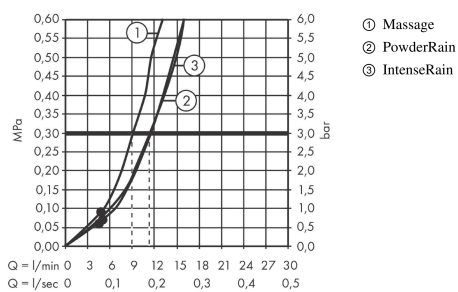

Pulsify Select S

Shower holder set 105 3jet Relaxation with shower hose 160 cm

Surfaces: **Matt Black** Article Number: **24303670**

Description

product features

- consists of: hand shower, shower holder, shower hose
- shower head size: 105 mm
- spray type: PowderRain, IntenseRain, Massage spray
- convenient diversion via Select button
- maximum flow rate at 3 bar: 11,4 l/min
- minimum flow pressure: 1 bar
- wall supports of plastic

Technology

Design awards

reddot winner 2021

Product image

Scale drawing

Flowchart

The consumption was measured in combination with the appropriate fittings (thermostat/mixer/in-wall valve) to reflect actual application in practice.